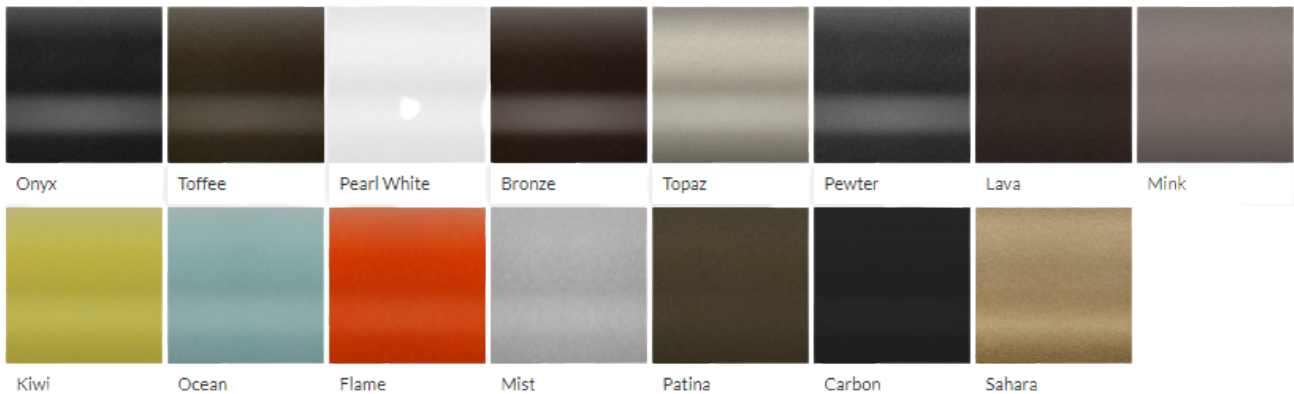

Metal Base Options:

Dimensions:

Laptop

23"d x 16"w x 24"h

Accent

19"d x 12"w x 21.5"h

	Elite Modern was created in the USA in 1988 and established an unparalleled reputation for sensational designs, superior constructions, and outstanding value. Elite's corporate headquarters and manufacturing facility are location in Southern California.

For more information on specifications, pricing, or to special order, please contact your [nearest Copenhagen location.](#)