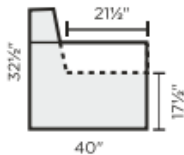

Dimensions:

MEASURES