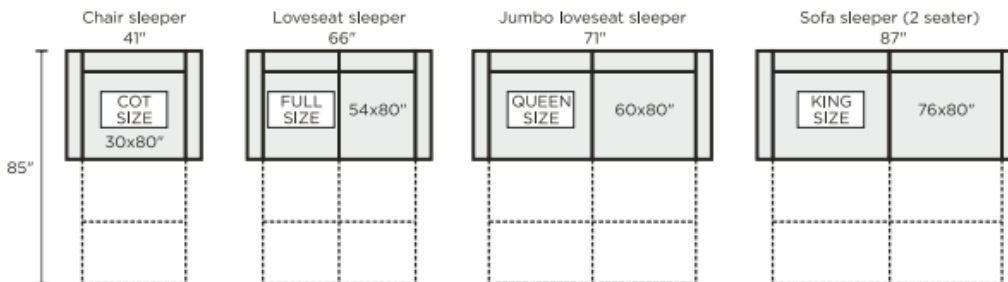

COPENHAGEN

Special Order Options for the *Monika Sleeper* by Luonto

Monika can be special ordered in a chair, full, queen, and king size sleeper. Leg options include chrome or brushed steel, natural, walnut, wenge, white, oak, or black wood. Various colors in fabric and leather upholstery available. Possible configurations and dimensions are shown in the diagrams below.

Dimensions:

MEASURES

SLEEPER MODULES (Nest function)

Luonto was founded in Finland in 1964 with the idea that high quality furniture should be available at fair prices. Luonto Furniture, Inc. was founded in 2012 and opened its headquarters in West Palm Beach, FL, laying the foundation to serve in the North American market.