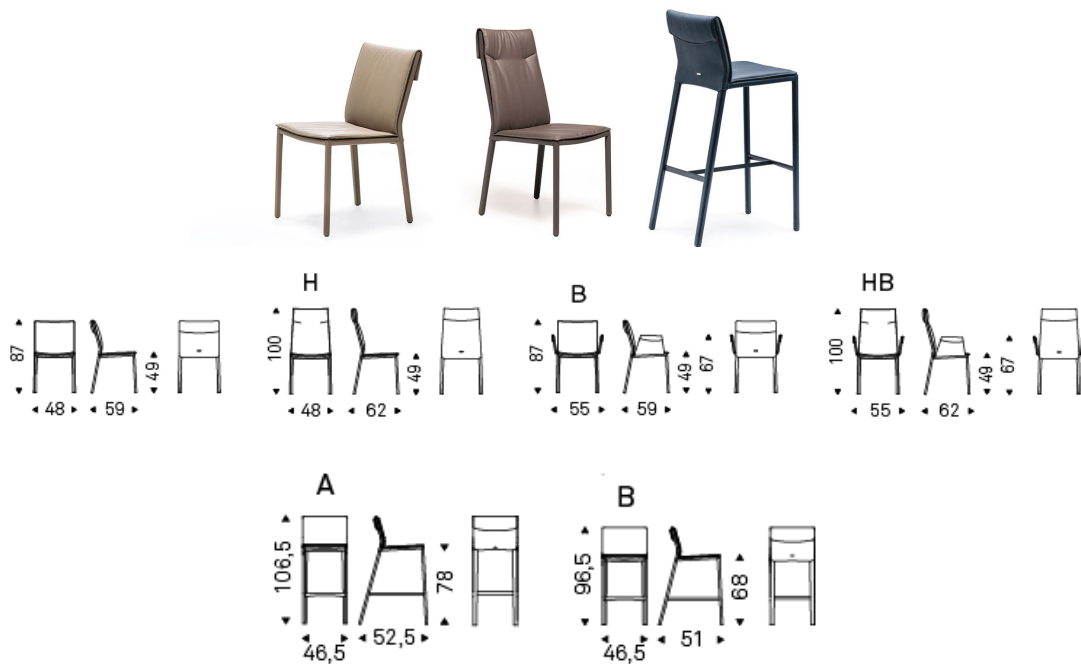

copenhagen

Special Order Options for *Isabel Chair* by Cattelan Italia

The Isabel chair can be ordered with or without arms in a variety of colors in soft leather, synthetic leather, synthetic nubuck, fabric, micro nubuck, and glove soft leather. Steel frame. May also be ordered in bar or counter height stools. Possible configurations and dimensions are shown below (in centimeters).